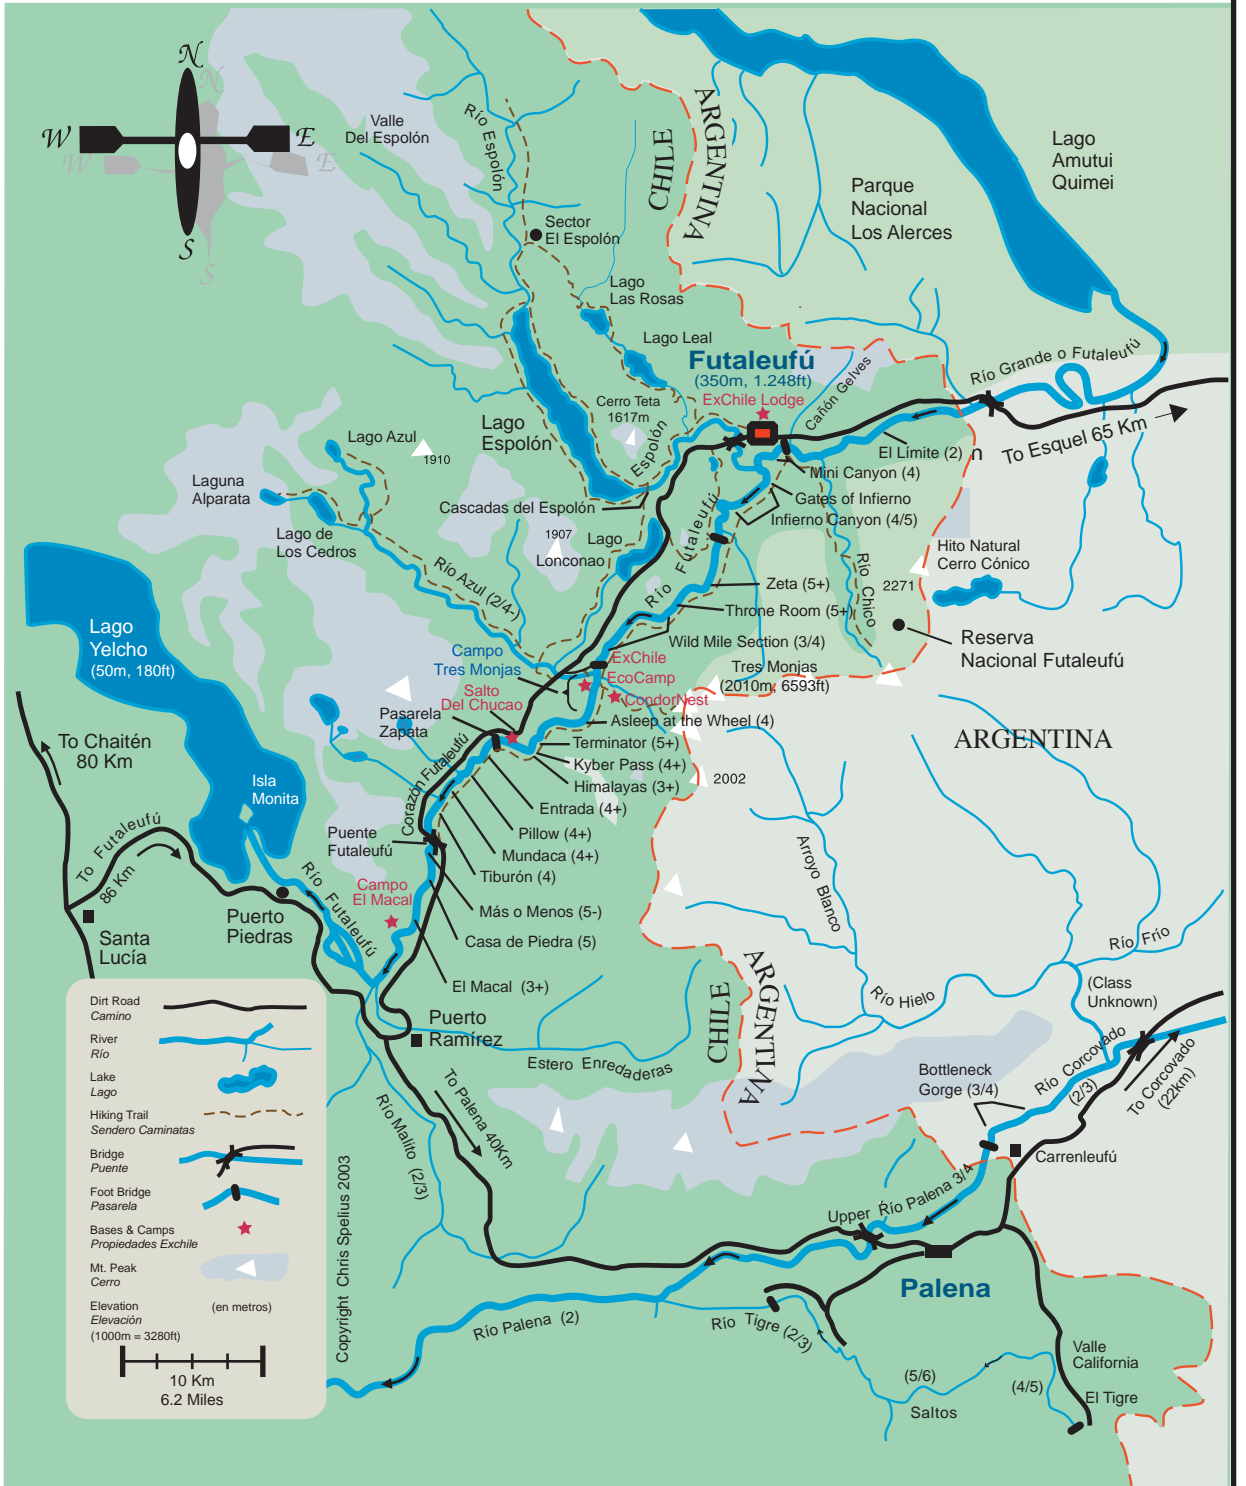

Futa Valley

River and Trail Map

www.exchile.com 1.888.488.9082 exchile@exchile.com

Legend:

- Dirt Road Camino
- River
- Lake
- Hiking Trail Sendero Caminatas
- Bridge Puente
- Foot Bridge Pasarela
- Bases & Camps Propiedades Exchile
- Mt. Peak Cerro
- Elevation Elevación (en metros)
- 10 Km / 6.2 Miles