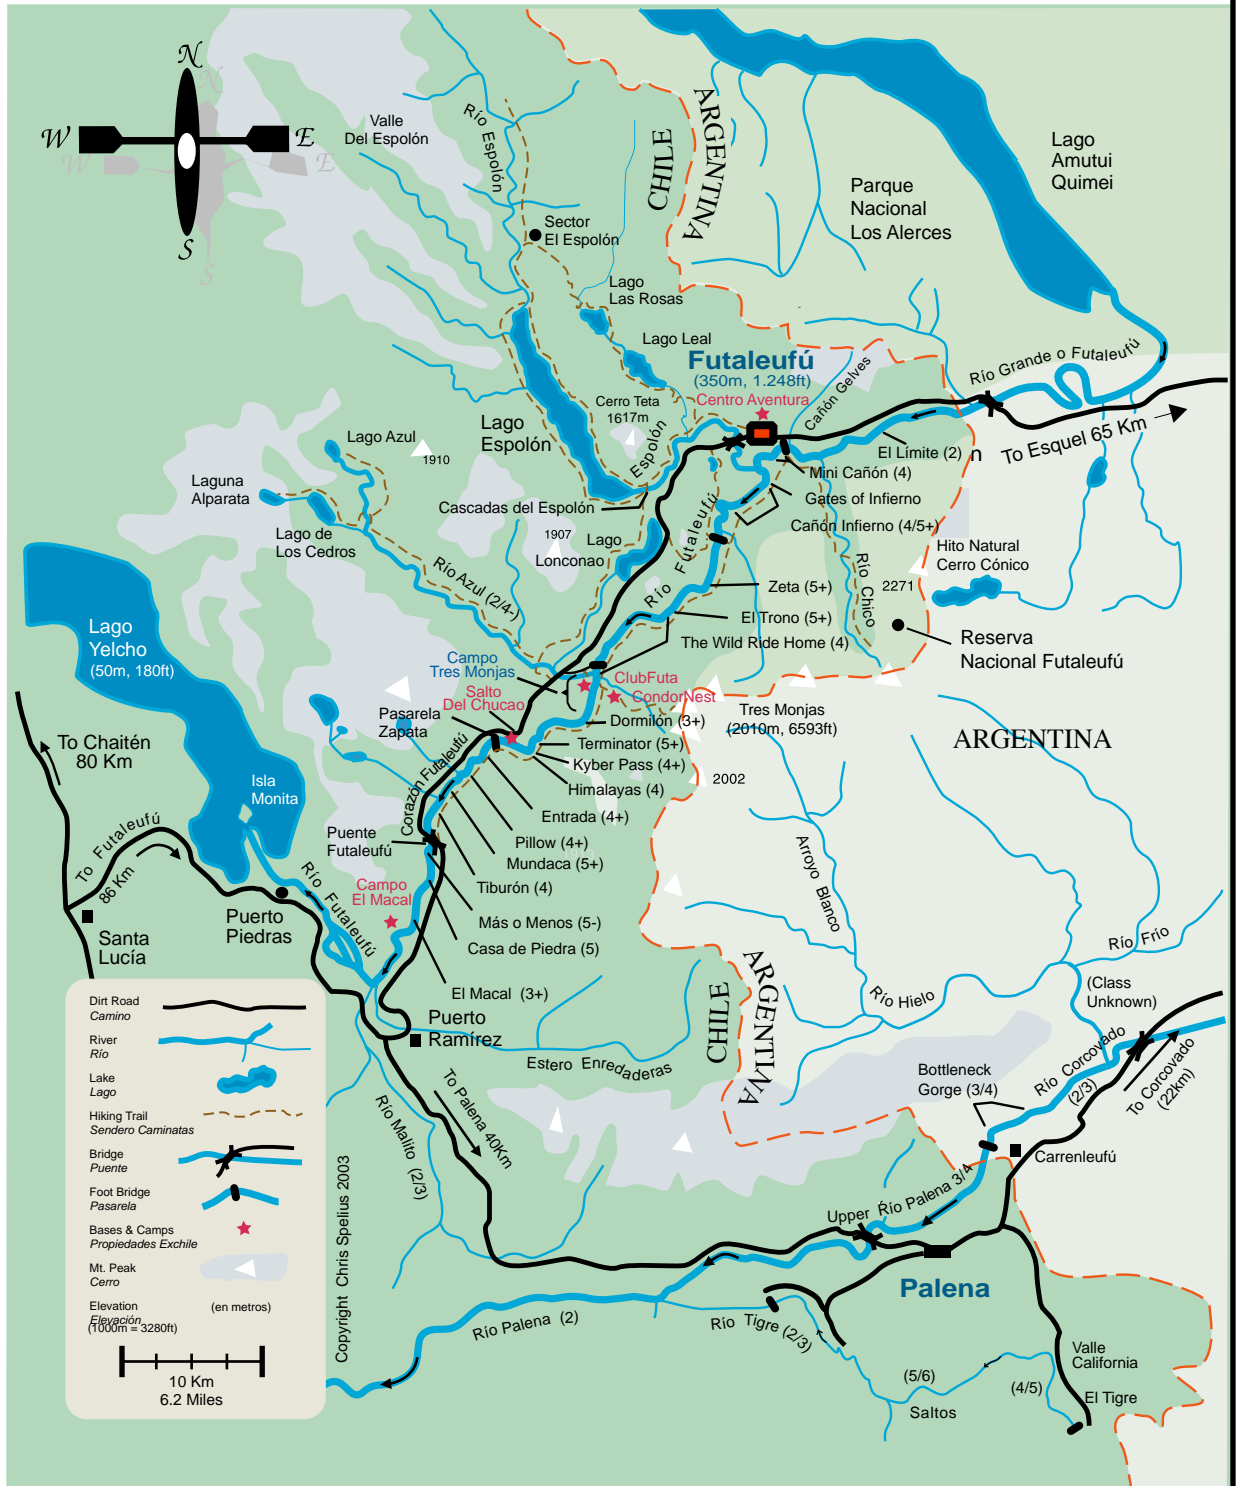

Futa Valley

River and Trail Map

www.exchile.com 1.888.488.9082 office@exchile.com

Chile

Legend:

- Dirt Road Camino
- River Río
- Lake Lago
- Hiking Trail Sendero Caminatas
- Bridge Puente
- Foot Bridge Pasarela
- Bases & Camps Propiedades Exchile
- Mt. Peak Cerro
- Elevation Elevación (1000m = 3280ft)

Scale: 10 Km / 6.2 Miles

Copyright Chris Speilus 2003

The Greatest Playground on Earth ! TM