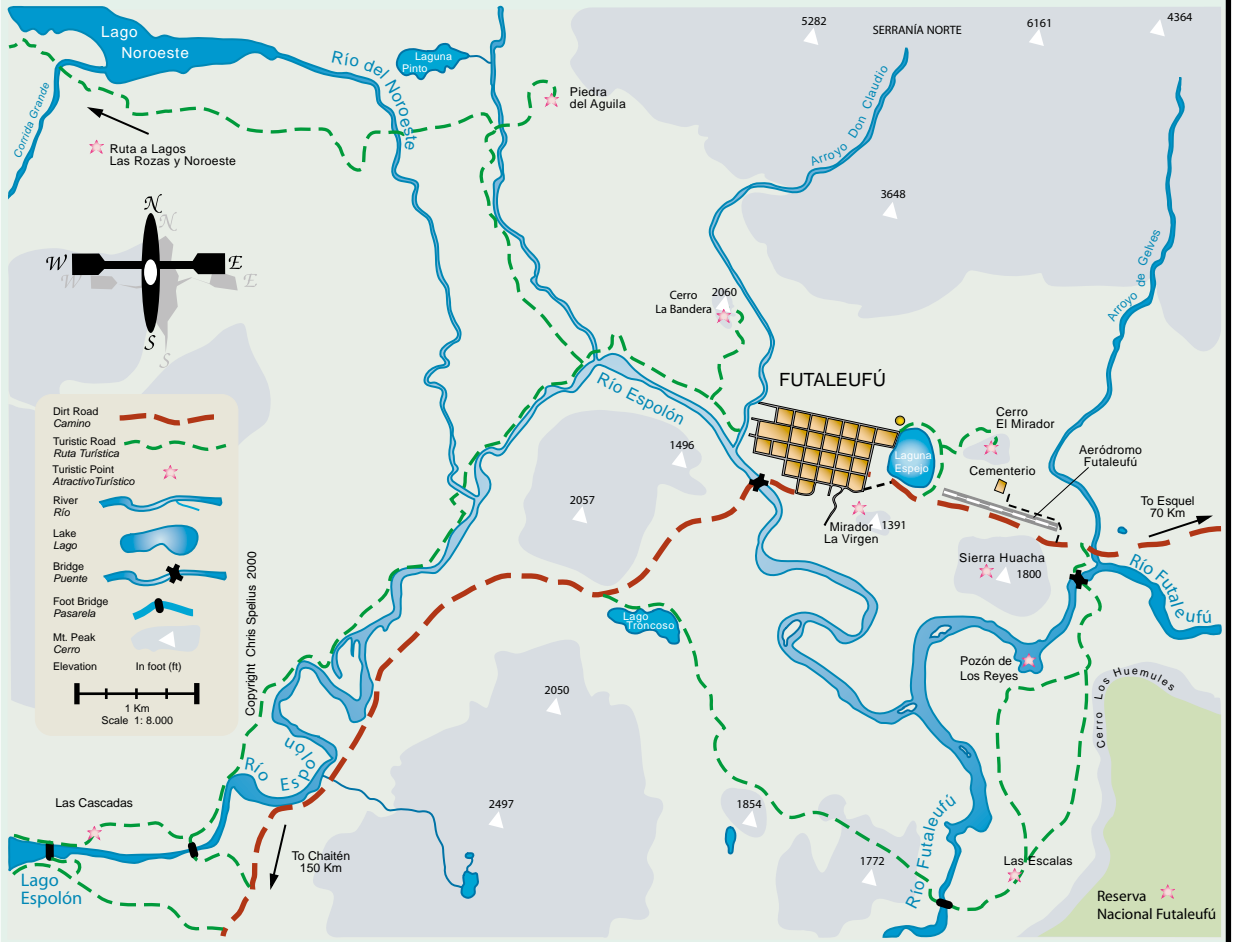

Futaleufú

Village Area Map

www.exchile.com 1.888.488.9082 office@exchile.com

The Greatest Playground on Earth !

Futaleufú Town
Photo by Jim Repine